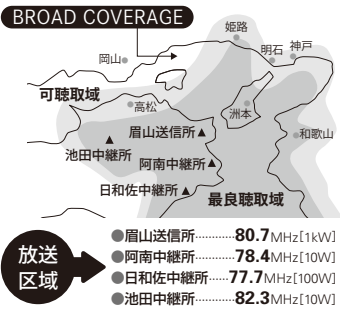

2022 FM TOKUSHIMA TIME TABLE

リクエスト・プレゼントの宛先

○ハガキ…〒770-8567 エフエム徳島
○FAX…088-656-2131
○URL…https://fm807.jp

タイムテーブル請求

○84円切手同封で
〒770-8567 エフエム徳島タイムテーブル係

2022.7 (Mon-Sun), 2022.8 (Mon-Sun), 2022.9 (Mon-Sun) grid with program numbers.

Main weekly program schedule table with columns for days (mon-fri) and time slots (00-05, 5-6, 6-7, 7-8, 8-9, 9-10, 10-11, 11-12, 12-13, 13-14, 14-15, 15-16, 16-17, 17-18, 18-19, 19-20, 20-21, 21-22, 22-23, 23-24, 24-25, 25-30).

Continuation of the weekly program schedule table for Saturday (sat) and Sunday (sun) time slots.